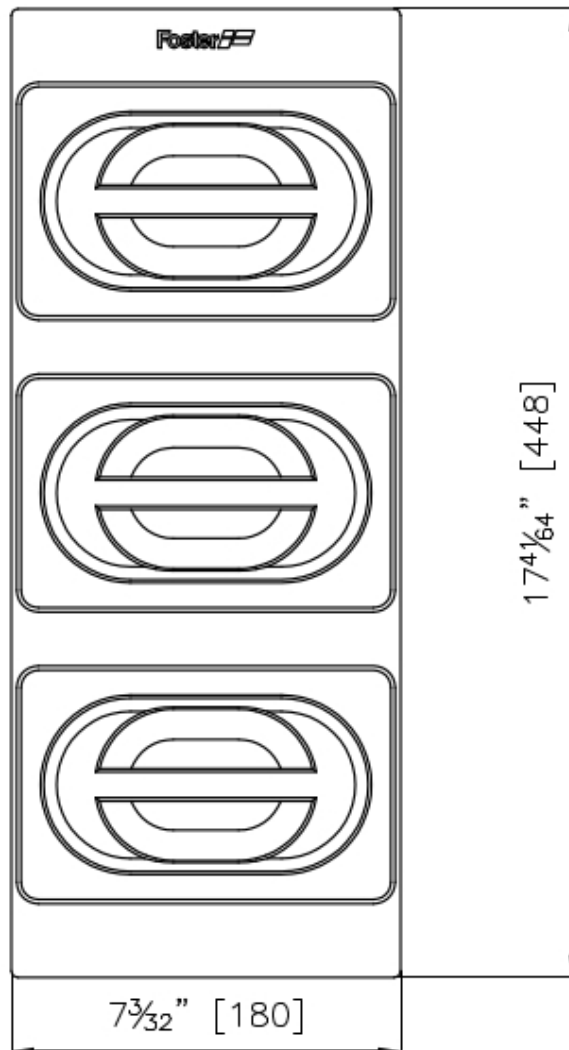

TECHNICAL DATA