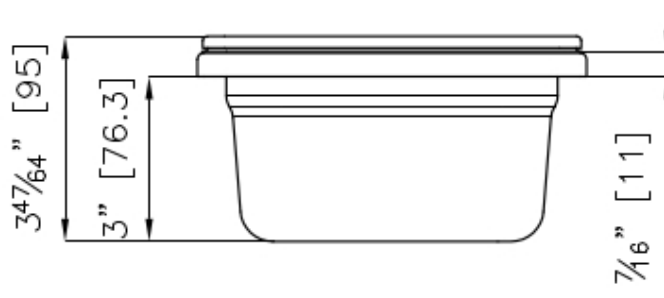

TECHNICAL DATA