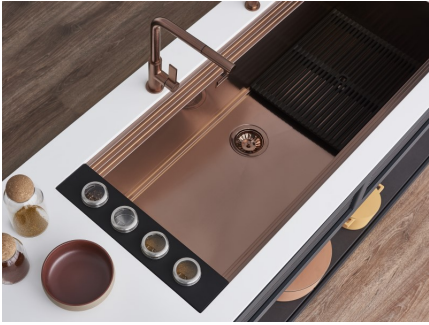

OPTIONAL ACCESSORIES

HappyHour